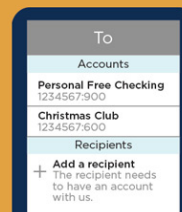

Transfer money instantly to family or close friends who bank with Reliant. *Note: Only share your account number with people you trust.*

1

Log into your account in Reliant's mobile app or an internet browser.

2

Select "Transfers" in the bottom menu, then choose the "Internal Transfer" option.

3

Select the "To" field, scroll to the bottom and select "Add a recipient."

4

Enter your recipient's info.

*Account type: Defaults to Savings - 0
Suffix: Enter the suffix number (0 for savings, 900 for checking, 200 for youth savings, etc.)*