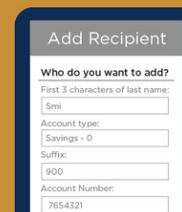

2

Select "Transfers" in the bottom menu, then choose the "Internal Transfer" option.

3

Select the "To" field, scroll to the bottom and select "Add a recipient."

4

Enter your recipient's info.

*Account type: Defaults to Savings - 0
Suffix: Enter the suffix number (0 for savings, 900 for checking, 200 for youth savings, etc.)*